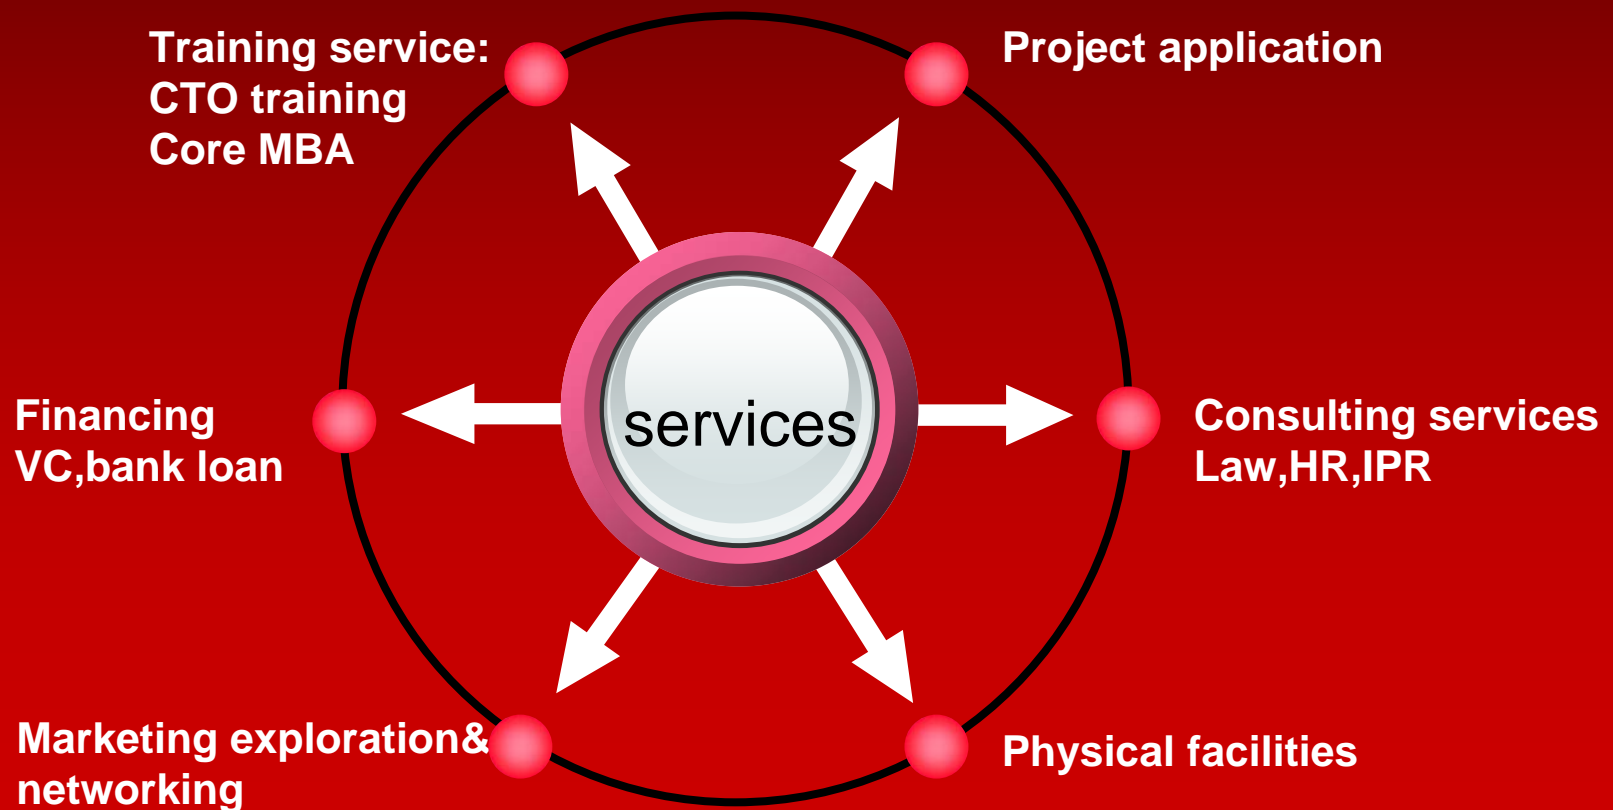

# Overview of Business Incubation in Shanghai

- **Networking**

- **Steering Committee**

- Headed by vice mayor of Shanghai, Make guiding suggestion and coordination

- **Management Committee (Association)**

- Headed by Shanghai Technology Innovation Center, Responsible for the management

- **Administrative Office**

- Set up in Shanghai Technology Innovation Center, In charge of the routine work

- **Member Incubator**

- Now there are 35 member incubators in the network.

- National Level Incubators: 16

- Professional Incubators: 16

- There are also 10 National Level University S&T Parks in the Network

# Incubation Service System

- **Incubation Service Platform**