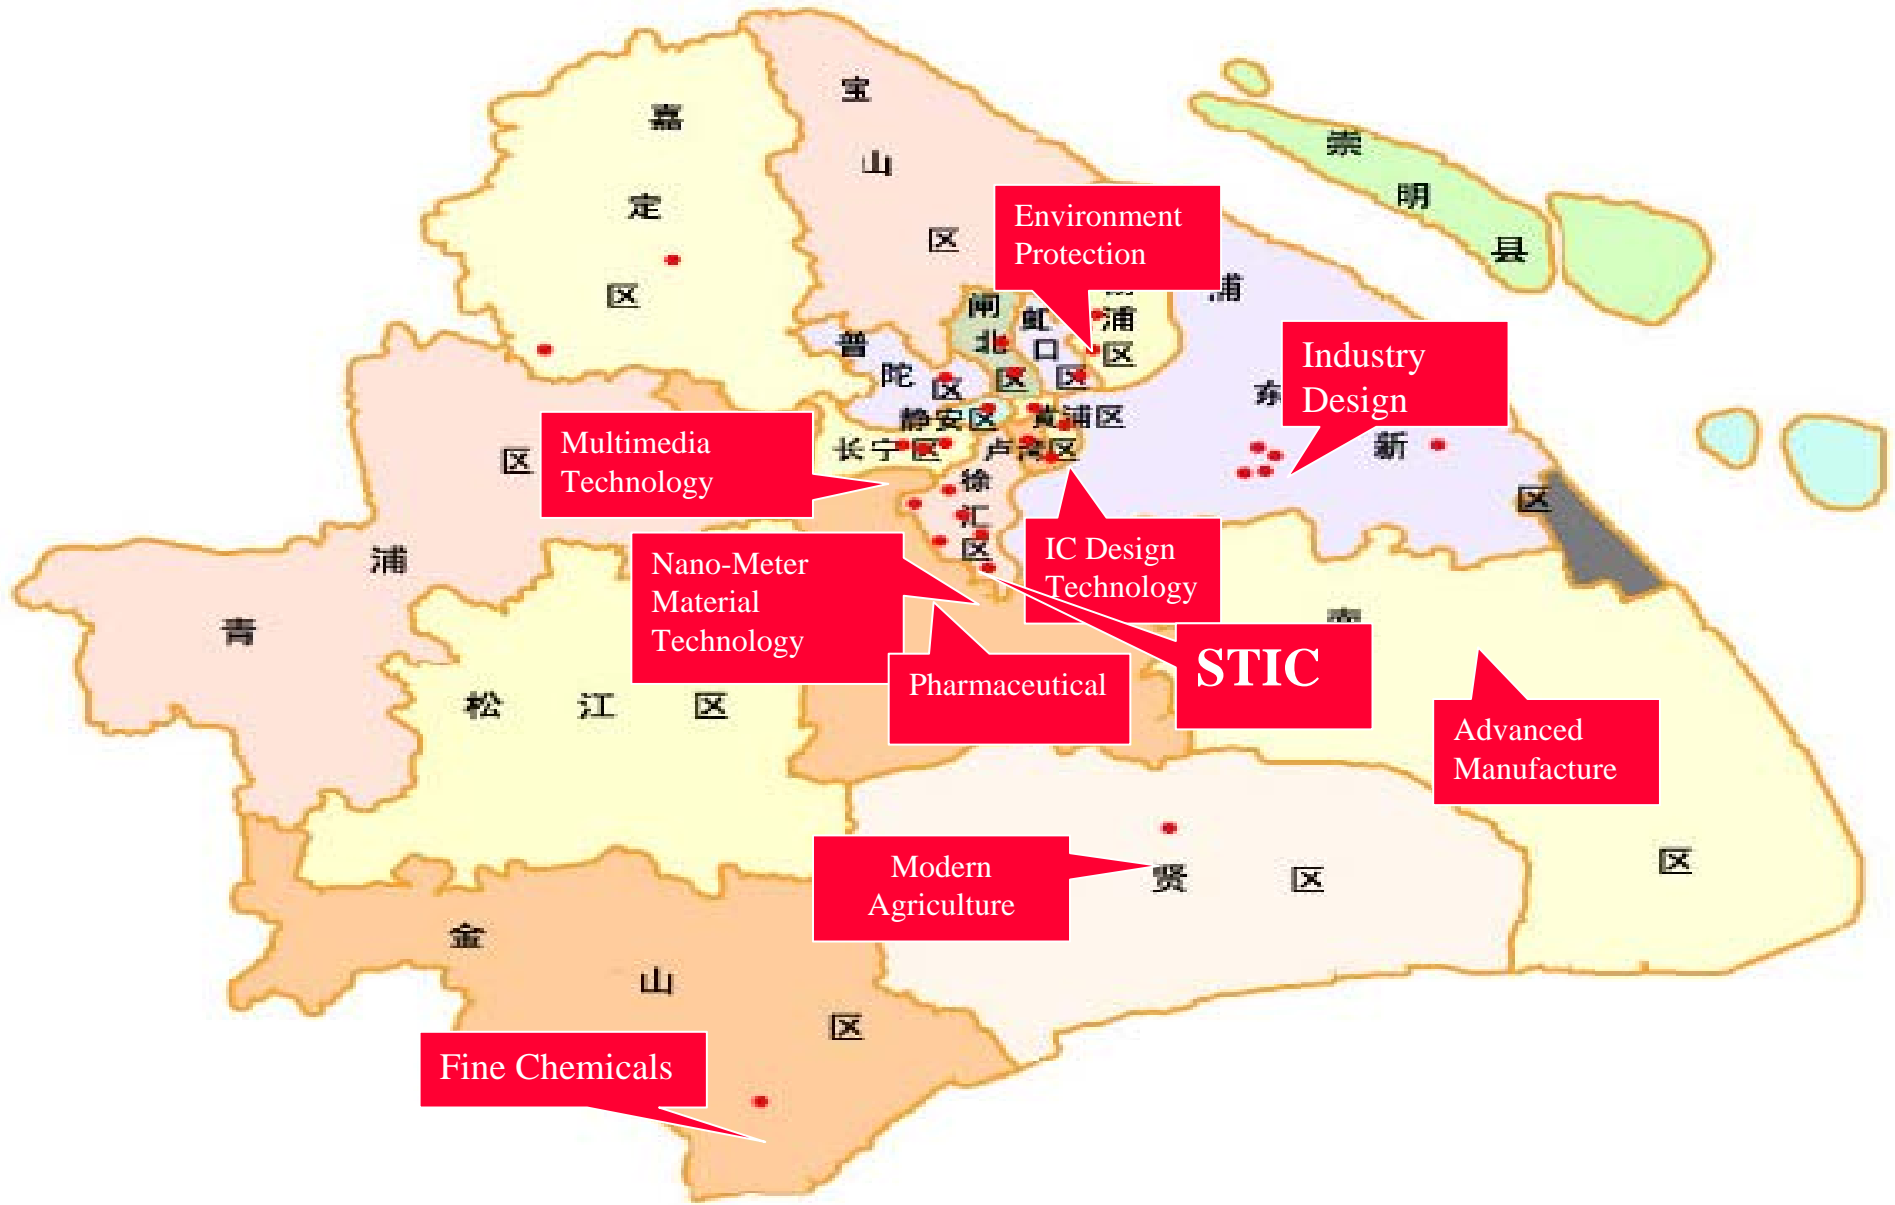

# Overview of Business Incubation in Shanghai

- Networking

# Overview of Business Incubation in Shanghai

- **Networking**

- **Steering Committee**

- Headed by vice mayor of Shanghai, Make guiding suggestion and coordination

- **Management Committee (Association)**

- Headed by Shanghai Technology Innovation Center, Responsible for the management

- **Administrative Office**

- Set up in Shanghai Technology Innovation Center, In charge of the routine work

- **Member Incubator**

- Now there are 35 member incubators in the network.

- National Level Incubators: 16

- Professional Incubators: 16

- There are also 10 National Level University S&T Parks in the Network